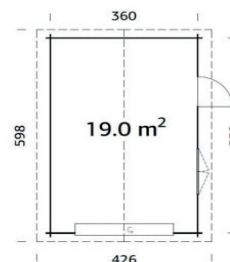

WISCONSIN 3

Our timber Garage Wisconsin 3 is a traditional-style log cabin garage, with plenty of space for storing odds and ends as well as your car. Everything about the garage design signifies strength and longevity: from the pressure-treated foundation joints to the metal door sills, and the timber batten storm braces.

380 x 570cm

44mm

45.9m³

19.0m²

74 x 175,
222 x 190cm

119 x 89cm

N/A

19mm

N/A

FULL SPECIFICATION

CABIN SIZE:	380 x 570 x 268cm	Wood Type:	Nordic Spruce
WALL THICKNESS:	44mm	Chalet Cut:	Logs (Wind & Rain Protection)
VOLUME:	45.9m ³	Window Type:	Double Glass
AREA:	19.0m ²	Window / Door Feature:	Rubber Seals & Silicone
DOOR OPENING:	74 x 175, 222 x 190cm	Braces:	Wind Braces
WINDOW OPENING:	119 x 89cm	Roof Boards With:	Boards With Tongue & Groove
FLOORS BOARDS:	N/A	Guarantee:	5 Years
ROOF BOARDS:	19mm	Treated Foundation Joists:	No
ROOF OVERHANG:	N/A	IDEAL FOR:	Gym
UNDER PLANNING:	No		